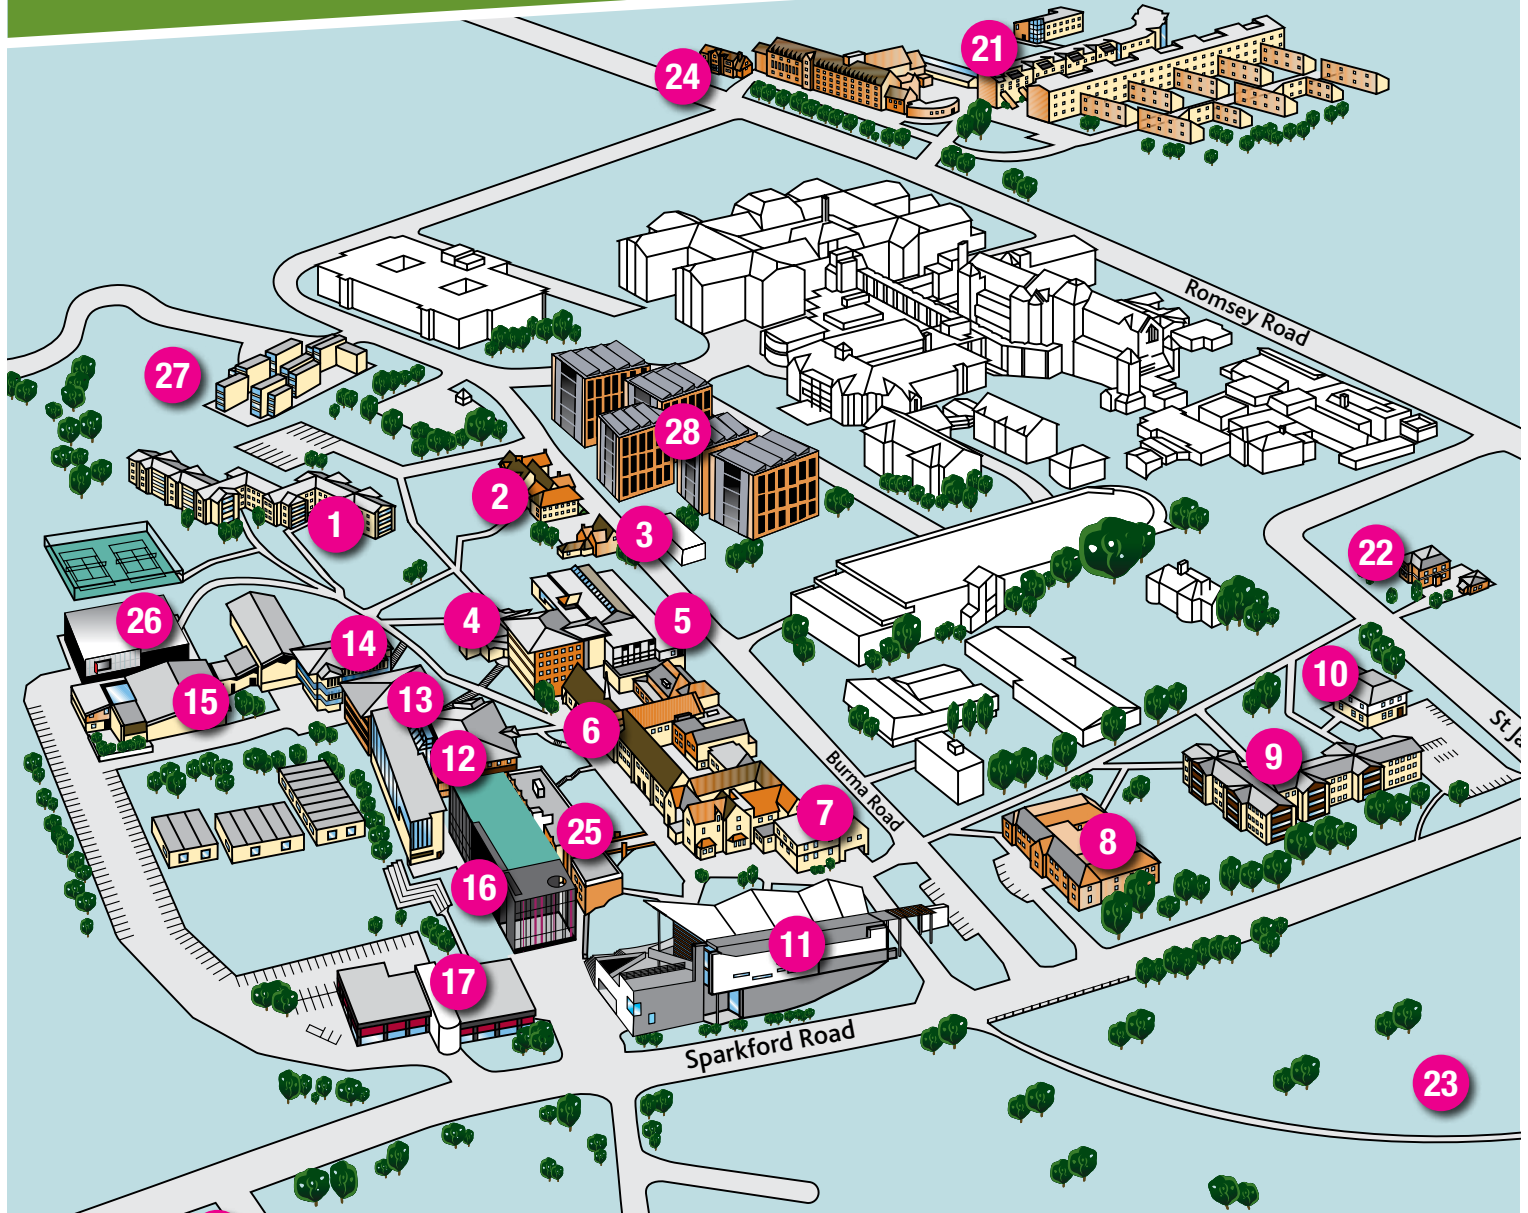

# Finding your way around the King Alfred Campus

- |    |  |    |  |
|----|--|----|--|
| 1  | Alwyn Hall, Halls of Residence                         | 17 | The Stripe   |
| 2  | St Swithun's Lodge                                     | 18 | Beech Glade, Halls of Residence  |
| 3  | The Cottage  | 19 | Medecroft  |
| 4  | IT Centre  | 20 | Medecroft Annexe   |
| 5  | The Herbert Jarman Building                            | 21 | West Downs Student Village,<br>Winchester Business School and West<br>Downs Centre |
| 6  | The Chapel   | 22 | Holm Lodge   |
| 7  | Main Building  | 23 | Cemetery Lodge   |
| 8  | St Grimbold's Court                                    | 24 | Masters' Lodge, Research and<br>Knowledge Exchange Centre                          |
| 9  | St Elizabeth's Hall, Halls of Residence                | 25 | St Edburga Building  |
| 10 | St James' Hall   | 26 | Performing Arts Studios  |
| 11 | University Centre; Student Union;<br>Main Reception    | 27 | Queen's Road Student Village, Halls of<br>Residence                                |
| 12 | The Martial Rose Library                               | 28 | Burma Road Student Village<br>(under construction)                                 |
| 13 | Tom Atkinson Building                                  |    |  |
| 14 | Fred Wheeler Building                                  |    |  |
| 15 | Bowers Building and the Centre for Sport               |    |  |
| 16 | Learning and Teaching Building<br>(under construction) |    |  |